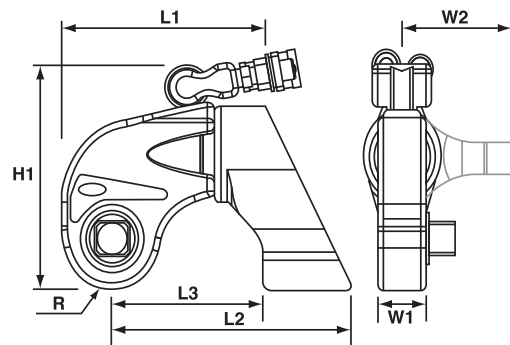

## Square Drive Predator Series

MAX TORQUE 33496 Nm 700 bar  
24,705 Ft-Lb 10,152 PSI

360° SWIVEL

### PREDATOR SERIES SQUARE DRIVE TORQUE WRENCHES

- Low Weight, High Strength Design
- Superior Torsional Strength
- Fast Operation Cycle
- Fine Tooth Pawl
- Floating Piston Design
- Internal Swivel Manifold Relief
- Rigid Steel Body Construction
- Compact Frame Size

Tool Model	L1		L2		L3		H1		R		W1		W2	
	(in.)	(mm)	(in.)	(mm)	(in.)	(mm)	(in.)	(mm)	(in.)	(mm)	(in.)	(mm)	(in.)	(mm)
<b>TWSD1</b>	5.5	139	6.7	170	4.4	112	5.7	145	1.1	28	1.3	33	3.4	86
<b>TWSD3</b>	6.7	170	7.7	196	4.9	124	6.9	175	1.5	38	1.8	46	4.1	104
<b>TWSD6</b>	7.7	196	9.3	236	5.6	142	8.1	206	1.8	46	2.0	51	5.4	137
<b>TWSD11</b>	9.2	234	11.5	292	7.0	178	9.5	241	2.2	56	2.4	61	6.5	165
<b>TWSD25</b>	12.0	305	14.8	376	9.1	231	12.4	315	2.8	71	3.0	76	7.9	200

Tool Model	Square Drive		Max. Torque		Tool Weight	
	(in.)	(mm)	(ft. lbs.)	(Nm)	(lbs.)	(kg)
<b>TWSD1</b>	3/4	19.0	1,390	1800	5.1	2.3
<b>TWSD3</b>	1	25.4	3,070	4160	9.9	4.5
<b>TWSD6</b>	1 1/2	38.1	6,020	8157	17.4	7.9
<b>TWSD11</b>	1 1/2	38.1	10,940	14823	28.9	13.1
<b>TWSD25</b>	2 1/2	63.5	24,700	33496	65.0	29.5